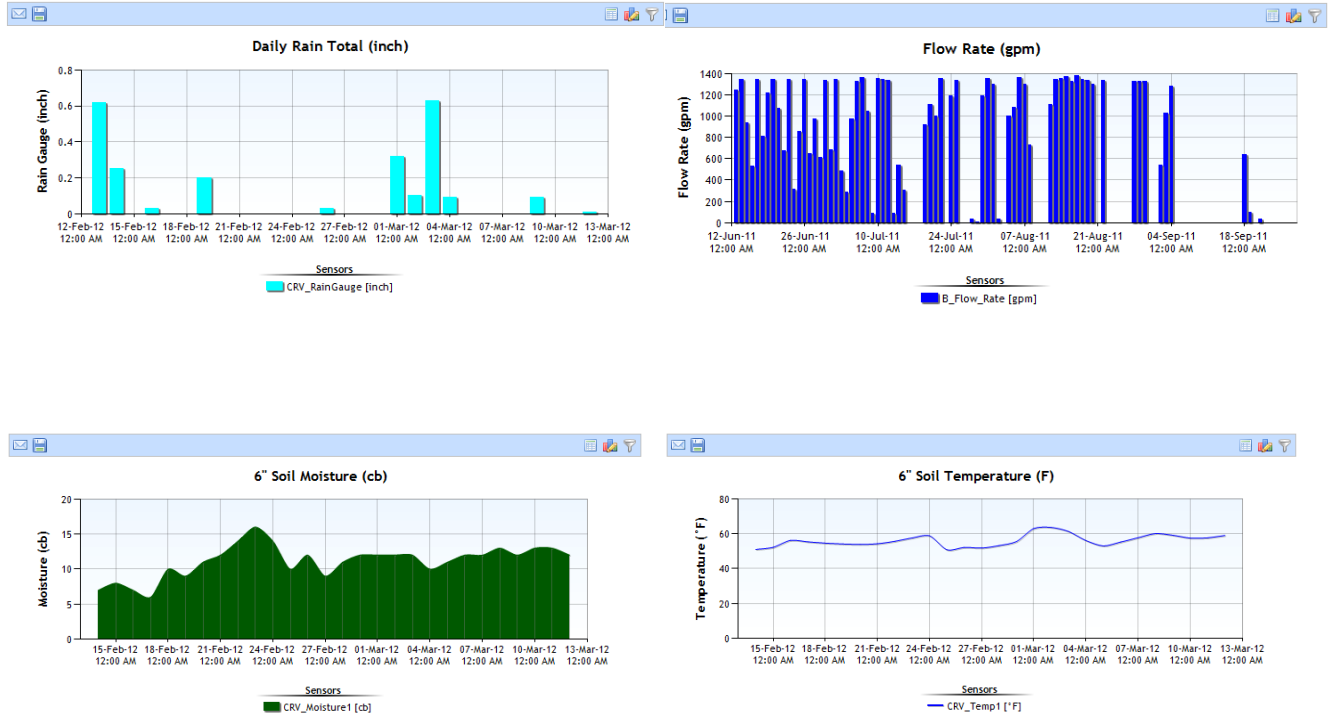

FarmLinc™ Graphs and Reports

FarmLinc™ is a product of i-Linc Technologies, Inc., Atlanta, GA (USA)
Contact: +1 678-643-3034, E-mail: info@iLincTech.com, Website: www.iLincTech.com