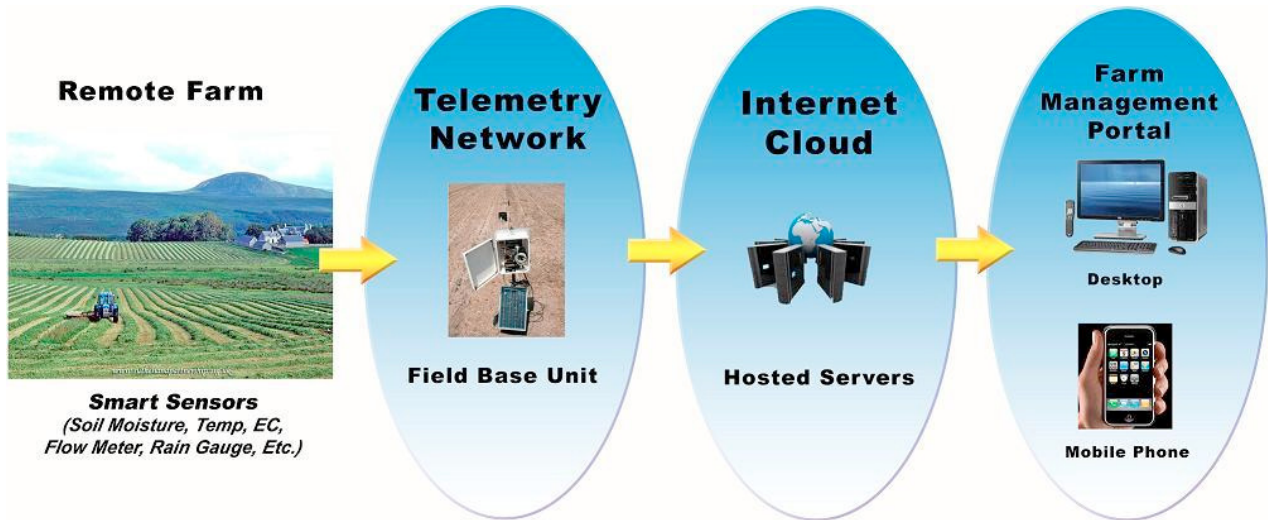

i-Linc Technologies, Inc.

FarmLinc™ Architecture